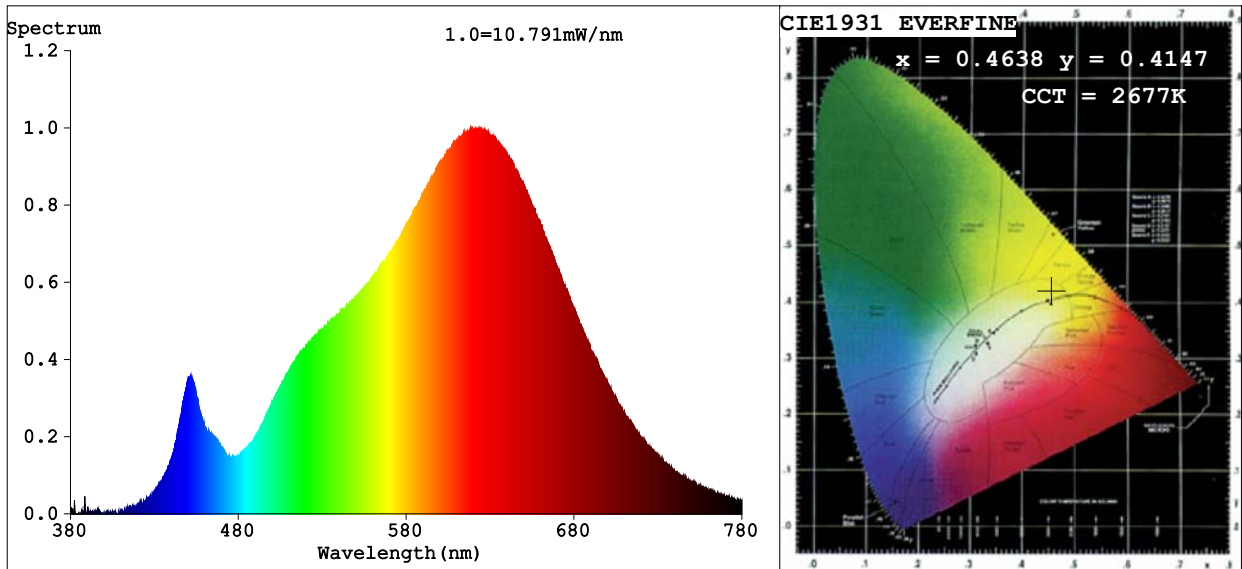

**Spectrum Test Report**

**Color Parameters:**

Chromaticity Coordinate:  $x=0.4638$   $y=0.4147$  /  $u'=0.2632$   $v'=0.5295$   
 CCT=2677K (Duv=0.0012) Dominant WL:Ld =584.0nm Purity=63.7%  
 Ratio:R=26.4% G=71.5% B=2.1% Peak WL:Lp=622.5nm FWHM=148.0nm  
 Render Index:Ra=91.5  
 R1 =91 R2 =95 R3 =98 R4 =92 R5 =91 R6 =95 R7 =92  
 R8 =79 R9 =53 R10=88 R11=93 R12=82 R13=92 R14=98 R15=86