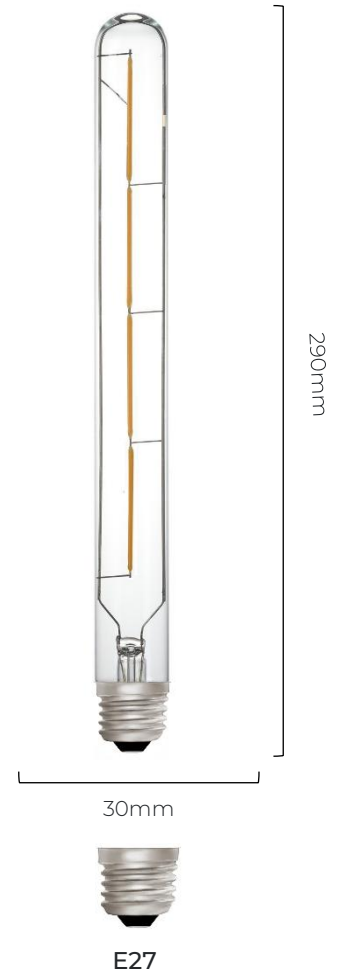

CLEAR TUBE T30

290MM | 6W | 600 Lm | 2700K

ZICO®
LIGHTING
WORLDWIDE

Decorative, ultra dimmable LED filament light bulb with flicker-free technology and 25,000 hours lifetime. This lamp uses 6 watts of power to produce 600 lumens at a CRI 95.

Item number: ZL-T30L/6W27E27C

LAMP

Style	T30 Tube 290mm
Socket	E27
Filaments	4 x 52mm
LED Wattage / Equivalent	LED 6w / 45W
Lumen	600 Lm
CCT	2700K
CRI	95
Glass finish	Clear
Warranty	3 years
IP rating	IP40

DIMMING

Dimmable	0 – 100%, leading & trailing edge
Recommended dimmer	Zico Lighting Dimming & Controls

Also compatible with products from Mode, Lutron, Rako, Varilight and Casambi. For a full list please see website

PERFORMANCE

Lifetime	25,000 hours
Starting time	<0.5 sec
Voltage	220v-240v
Hz	50/60 Hz
Rated current	35mA
In-rush current at 230V	72mA
Power factor	>0.9
Operating temperature	-20°C to +40°C
Energy Efficiency	108.3 lm/W
Energy Class	F (G -> A scale)
Beam Angle	360°

DIMENSIONS

Lamp Weight	Up to 70g
Inner / Outer Carton q'ty	50 / 100

NB! Our LED lamps are suitable for indoor use and may be used outdoors in an appropriately IP-rated lighting fixture. Extra care should be taken when installing any mains lamp into a light fixture in a wet area, such as sauna, pool area or a bathroom. Please seek professional advice.

EAN-13 CODES

ZL-T30L/6W27E27C 5060537723457

Our lamps as well as the technologies behind them are subject to continuous improvements. All specification is subject to change without notice. Please refer to our website for the most up to date information.

www.zico.lighting | +44 (0)20 7223 3087 | admin@zico.lighting

ZICO LIGHTING 3rd Floor, 207 Regent Street, London W1B 3HH United Kingdom