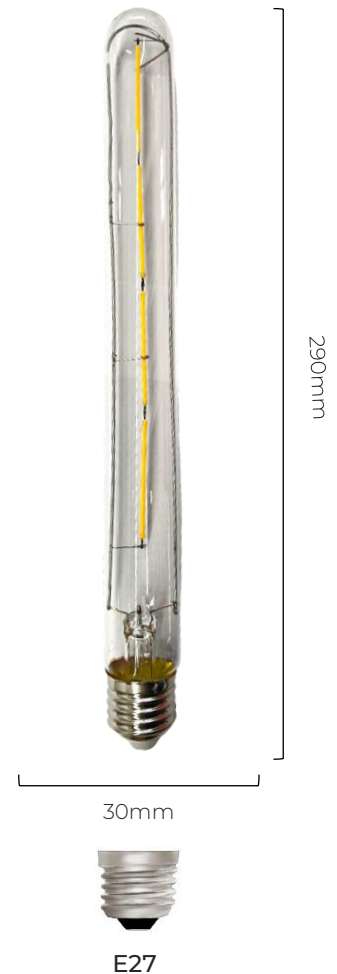

CLEAR TUBE T30

290MM | 6W | 650 Lm | 2700K

ZICO®
LIGHTING
WORLDWIDE

Decorative, ultra dimmable LED filament light bulb with flicker-free technology and 25,000 hours lifetime. This lamp uses 6 watts of power to produce 650 lumens at a CRI 95.

Item number: ZL-T30L/6W27E27C

LAMP

Style	T30 Tube 290mm
Socket	E27
Filaments	4 x 52mm
LED Wattage / Equivalent	LED 6w / 45W
Lumen	650 Lm
CCT	2700K
CRI	95
Glass finish	Clear
Warranty	3 years
IP rating	IP40

DIMMING

Dimmable	0 – 100%, leading & trailing edge
Recommended dimmer	Zico by Anytronics

Also compatible with products from Mode, Lutron, Rako, Varilight and Casambi. For a full list please see website

PERFORMANCE

Lifetime	25,000 hours
Starting time	<0.5 sec
Voltage	220v-240v
Hz	50/60 Hz
Rated current	35mA
In-rush current at 230V	TBC
Power factor	>0.9
Operating temperature	-20°C to +40°C
Energy Efficiency	108.3 lm/W
Energy Class	F (G -> A scale)
Beam Angle	360°

DIMENSIONS

Lamp Weight	Up to 70g
Inner / Outer Carton q'ty	50 / 100

NB! This light is for indoor use only and is not suitable for use in sealed fixtures, wet environments or for integral primary optics.

EAN-13 CODES

ZL-T30L/6W27E27C 5060537723457

Our lamps as well as the technologies behind them are subject to continuous improvements. All specification is subject to change without notice. Please refer to our website for the most up to date information.

www.zico.lighting | +44 (0)20 7223 3087 | admin@zico.lighting

ZICO LIGHTING 3rd Floor, 207 Regent Street, London W1B 3HH United Kingdom