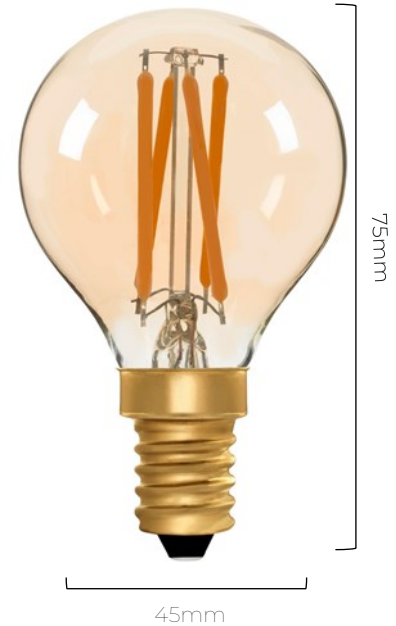

AMBER GOLFBALL G45

4W | 280 Lm | 2200K

ZICO[®]
LIGHTING
WORLDWIDE

Decorative, ultra dimmable LED filament light bulb with flicker-free technology and 30,000 hours lifetime. This lamp uses 4 watts of power to produce 280 lumens at a CRI 90.

Item number: ZL-G45/4W22E14A | ZL-G45/4W22E27A | ZL-G45/4W22B22A

LAMP

Style	G45 Golfball
Socket	E14, E27, B22
Filaments	4 x 38mm
LED Wattage / Equivalent	LED 4w / 25W
Lumen to market	280 Lm
Average in testing	280 Lm
CCT	2200K
CRI	90
Glass finish	Amber
Warranty	3 years

Lifetime	30,000 hours
Starting time	<0.2 sec
Voltage	220v-240v
Hz	50/60 Hz
Rated current	18mA
In-rush protection	3000V
Power factor	>0.9
Operating temperature	-30°C to +40°C
Energy Efficiency	70 lm/W
Energy Class	G (G -> A scale)
Beam Angle	360°