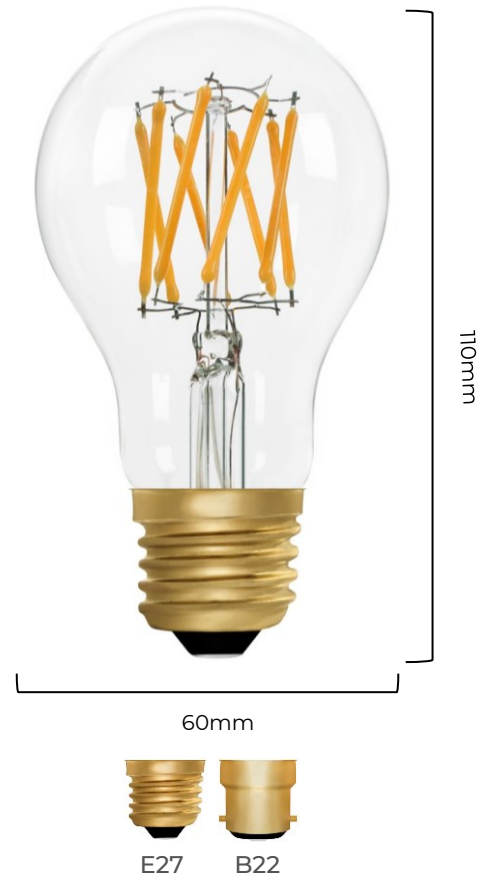

CLEAR GLS A60

6W | 550 Lm | 2200K

Decorative, ultra dimmable LED filament light bulb with flicker-free technology and 30,000 hours lifetime. This lamp uses 6 watts of power to produce 550 lumens at a CRI above 90.

Item number: ZL-A60/6W22E27C | ZL-A60/6W22B22C

LAMP

Style	A60 GLS
Socket	E27, B22
Filaments	8 x 38mm
Dimmable	Yes, leading & trailing edge
LED Wattage	6W
Equivalent	45W
Lumen	550 lm
CCT LED Chip	2200K
CRI	90+
Glass finish	Clear
Warranty	3 years

PERFORMANCE

Lifetime	30,000 hours
Cycles on/off	100,000
Starting time	<0.2 sec
Voltage	220v-240v
Hz	50/60 Hz
In-rush protection	3000V
Rated current	31mA
Power factor	>0.9
Operating temperature	-30°C to +40°C
Energy Efficiency	91.7 lm/W
Energy Class	F (G -> A scale)
Beam Angle	360°

DIMENSIONS

Lamp Weight	Up to 45g
Inner / Outer carton q'ty	10 / 100

NB! This light is for indoor use only and is not suitable for use in sealed fixtures, wet environments or for integral primary optics.