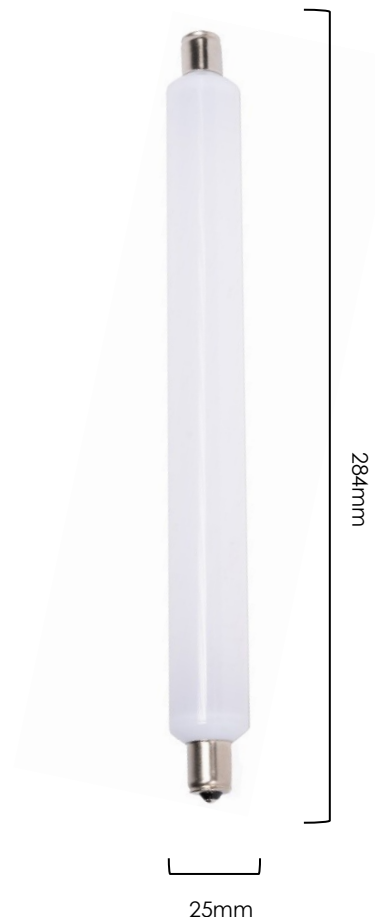

PORCELAIN LINEAR S15 PICTURE LIGHT

5W | 485 Lm | 2700K

Non-dimmable LED picture light with 15,000 hours lifetime. This lamp uses 5 watts of power to produce 485 lumens at a CRI of 80+.

Item number: ZIQS15/5W27284P

LAMP

Style	S15 Linear
Dimensions	25mm x 284mm
Dimmable	No
LED Wattage	5w
Equivalent	40w
Lumen	485 lm
CCT	2700K
CRI	>80
Cover finish	Porcelain
Warranty	2 years

PERFORMANCE

Lifetime	15,000 hours
Voltage	220v-240v
Hz	50/60 Hz
Rated Current	0.033A
Operating temperature	-30°C to +40°C
Energy Efficiency	97 lm/W
Energy Class	F (G -> A scale)
Beam Angle	360°

EAN13 CODES

ZIQS15/5W27284P 5060537722542

NB! This light is for indoor use only and is not suitable for use in sealed fixtures, wet environments or for integral primary optics.