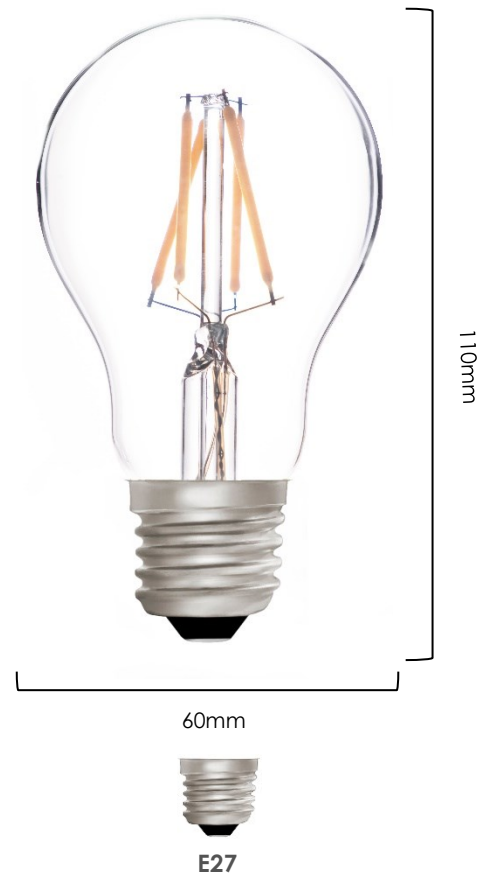

CLEAR GLS A60

2W | 180 Lm | 2700K

Decorative, ultra dimmable LED filament light bulb with flicker-free technology and 30,000 hours lifetime. This lamp uses 2 watts of power to produce 180 lumens at a CRI of 95.

Item number: ZIK031/2W27E27C

LAMP

Style	A60 GLS
Socket	E27
Filaments	4 x 38mm
Dimmable	Yes, leading & trailing edge
LED Wattage	2W
Equivalent	20W
Lumen	180 lm
CCT LED Chip	2700K
CRI	95
Glass finish	Clear
Warranty	3 years

PERFORMANCE

Lifetime	30,000 hours
Cycles on/off	100,000
Starting time	<0.2 sec
Voltage	220v-240v
Hz	50/60 Hz
In-rush protection	3000V
Power factor	>0.9
Operating temperature	-30°C to +40°C
Energy Efficiency	90 lm/W
Energy Class	G (G -> A scale)
Beam Angle	360°

DIMENSIONS

Lamp Weight	Up to 45g
Inner / Outer carton q'ty	10 / 100

NB! This light is for indoor use only and is not suitable for use in sealed fixtures, wet environments or for integral primary optics.