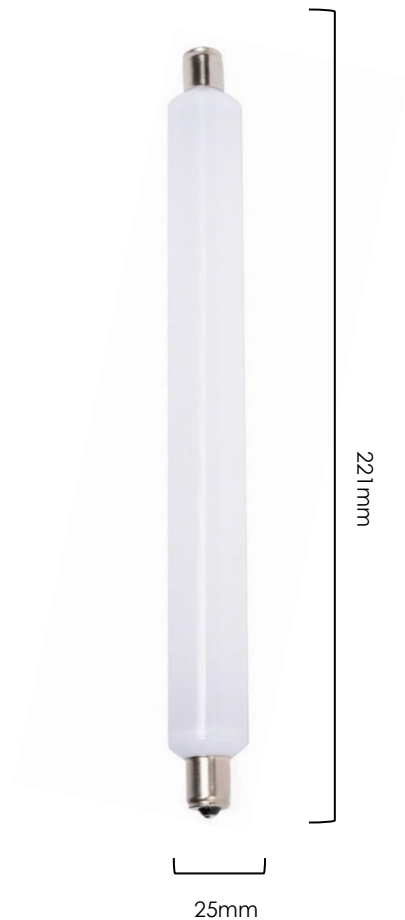

# PORCELAIN LINEAR S15 PICTURE LIGHT

3W | 320 Lm | 2700K

Non-dimmable LED picture light with 20,000 hours lifetime. This lamp uses 3 watts of power to produce 320 lumens at a CRI of 80+.

Item number: ZIQS15/3W27221P

## LAMP

Style	S15 Linear
Dimensions	25mm x 221mm
Dimmable	No
LED Wattage	3w
Equivalent	30w
Lumen	320 lm
CCT	2700K
CRI	>80
Cover finish	Porcelain
Warranty	2 years

## EAN13 CODES

ZIQS15/3W27221P 5060537722665

NB! This light is for indoor use only and is not suitable for use in sealed fixtures, wet environments or for integral primary optics.